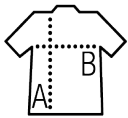

### Style

---

Round neck  
Neck tape  
Cut and sewn  
Drop sleeves

### Available sizes

---

Sizes	XS	S	M	L	XL
A/B	59/53	61/56	63/59	65/62	67/65