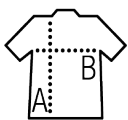

Quality

Style

Close-fitting cut
Short sleeves
Stiffened collar
7 tone-on-tone button placket
Left chest pocket

Available sizes

Sizes	XS	S	M	L	XL	XXL	3XL
A/B	62,5/46	64/49	65,5/52	67/55	68,5/58	70/61	71,5/64

Available colours

Packaging

Carton size : 55 x 36 x 17 cm

Weight per carton : 0.00 kg

Related products

SOL'S BRISTOL
16050